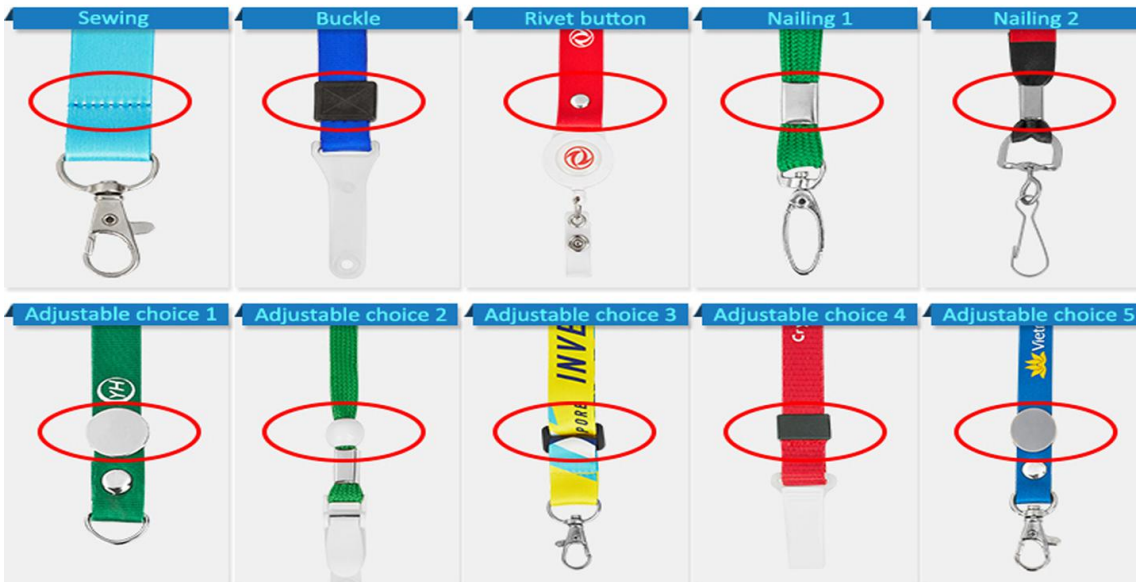

XD191

XD192

XD193

Colors Option

COLOR SELECTION

Select from our entire range of pantone matched print and material colours

Select Lanyards & Assembly

Inquiry/
Contact sales